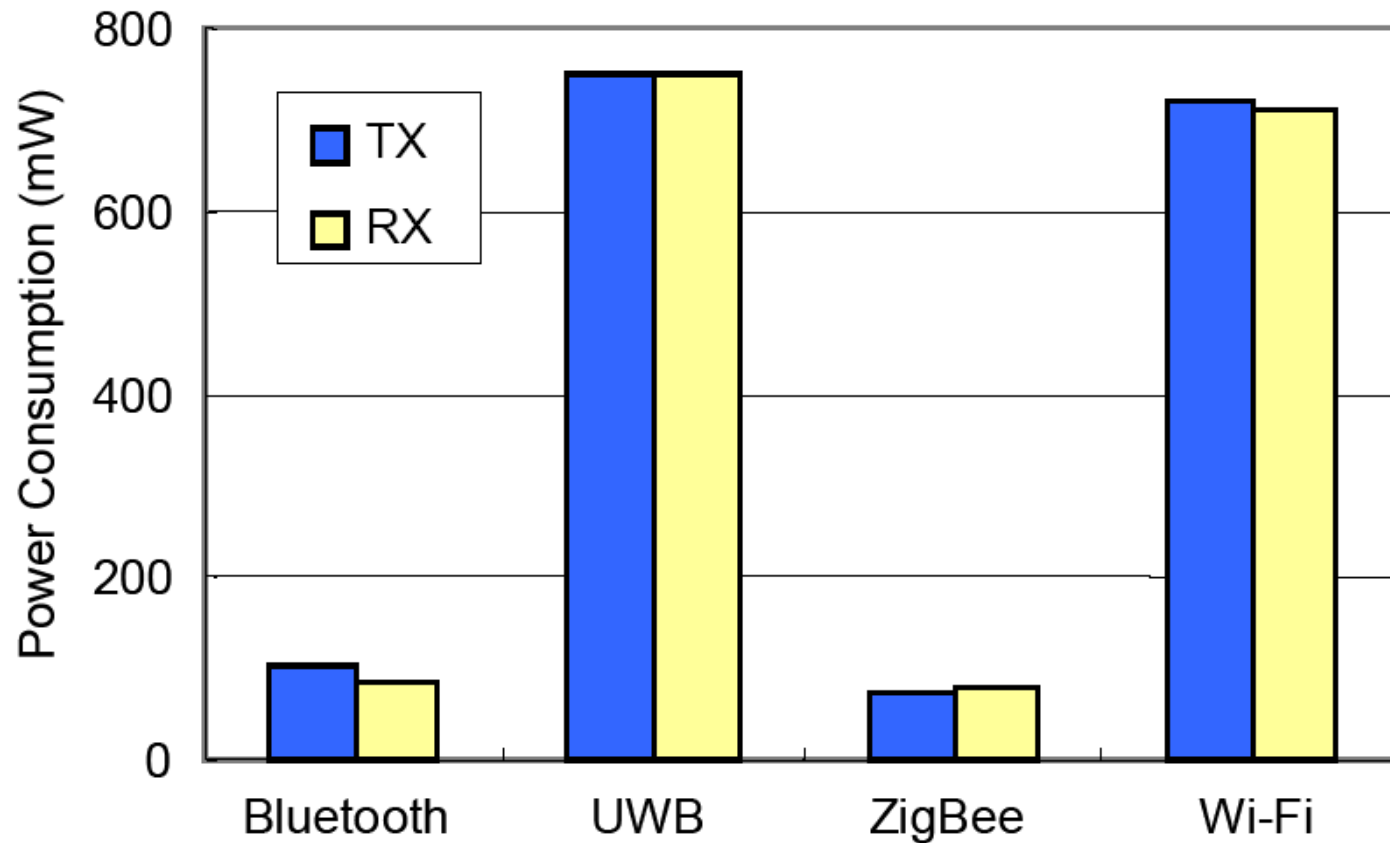

Wireless Sensor Networks