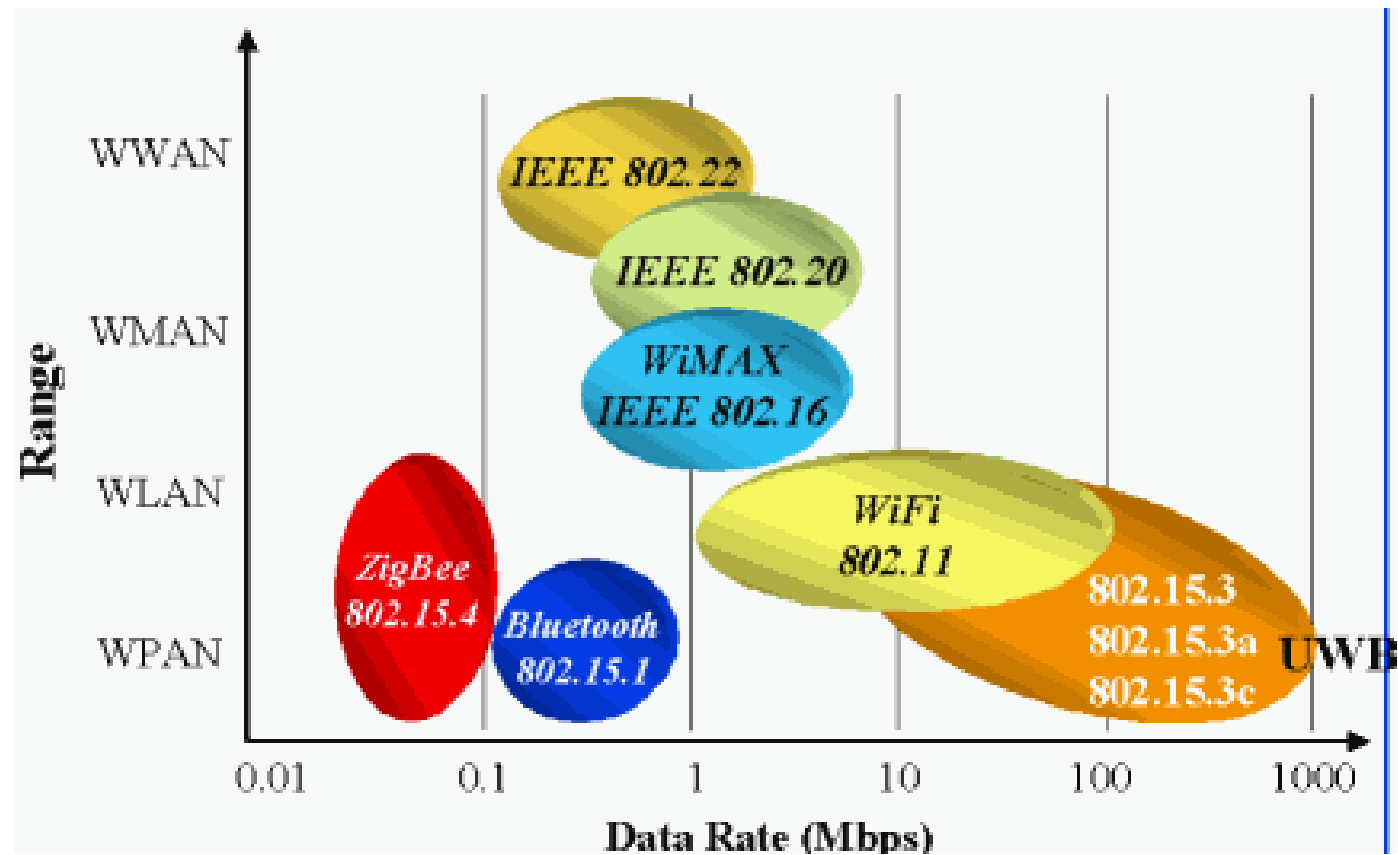

Wireless Sensor Networks